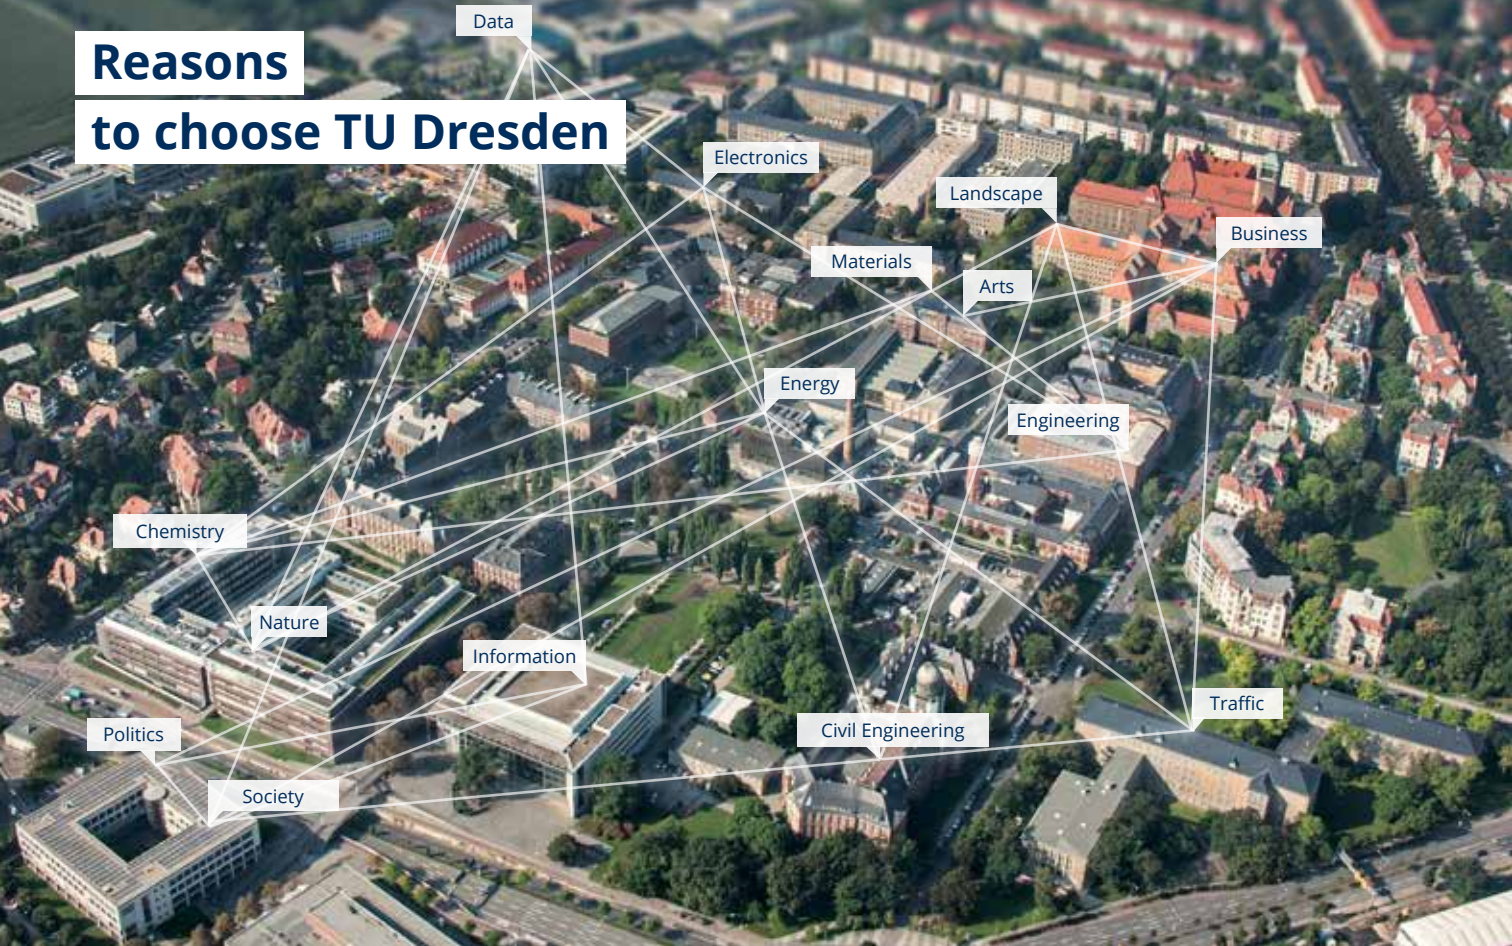

Reasons to choose TU Dresden

No matter what direction you wish to take, TU Dresden offers a wide range of subjects ranging from natural sciences, engineering, transport and traffic sciences, linguistics, literature and cultural studies, business and economics, education, forest sciences, geosciences, hydrosciences, as well as computer science and medicine.

With 119 degree programs (2023/24), TUD offers a diverse scope of courses designed for a wide range of interests. By joining the 30,000 students in our student body, you will get to know many new people with various interests and personalities. And all of this is here at one of the eleven Universities of Excellence in Germany.